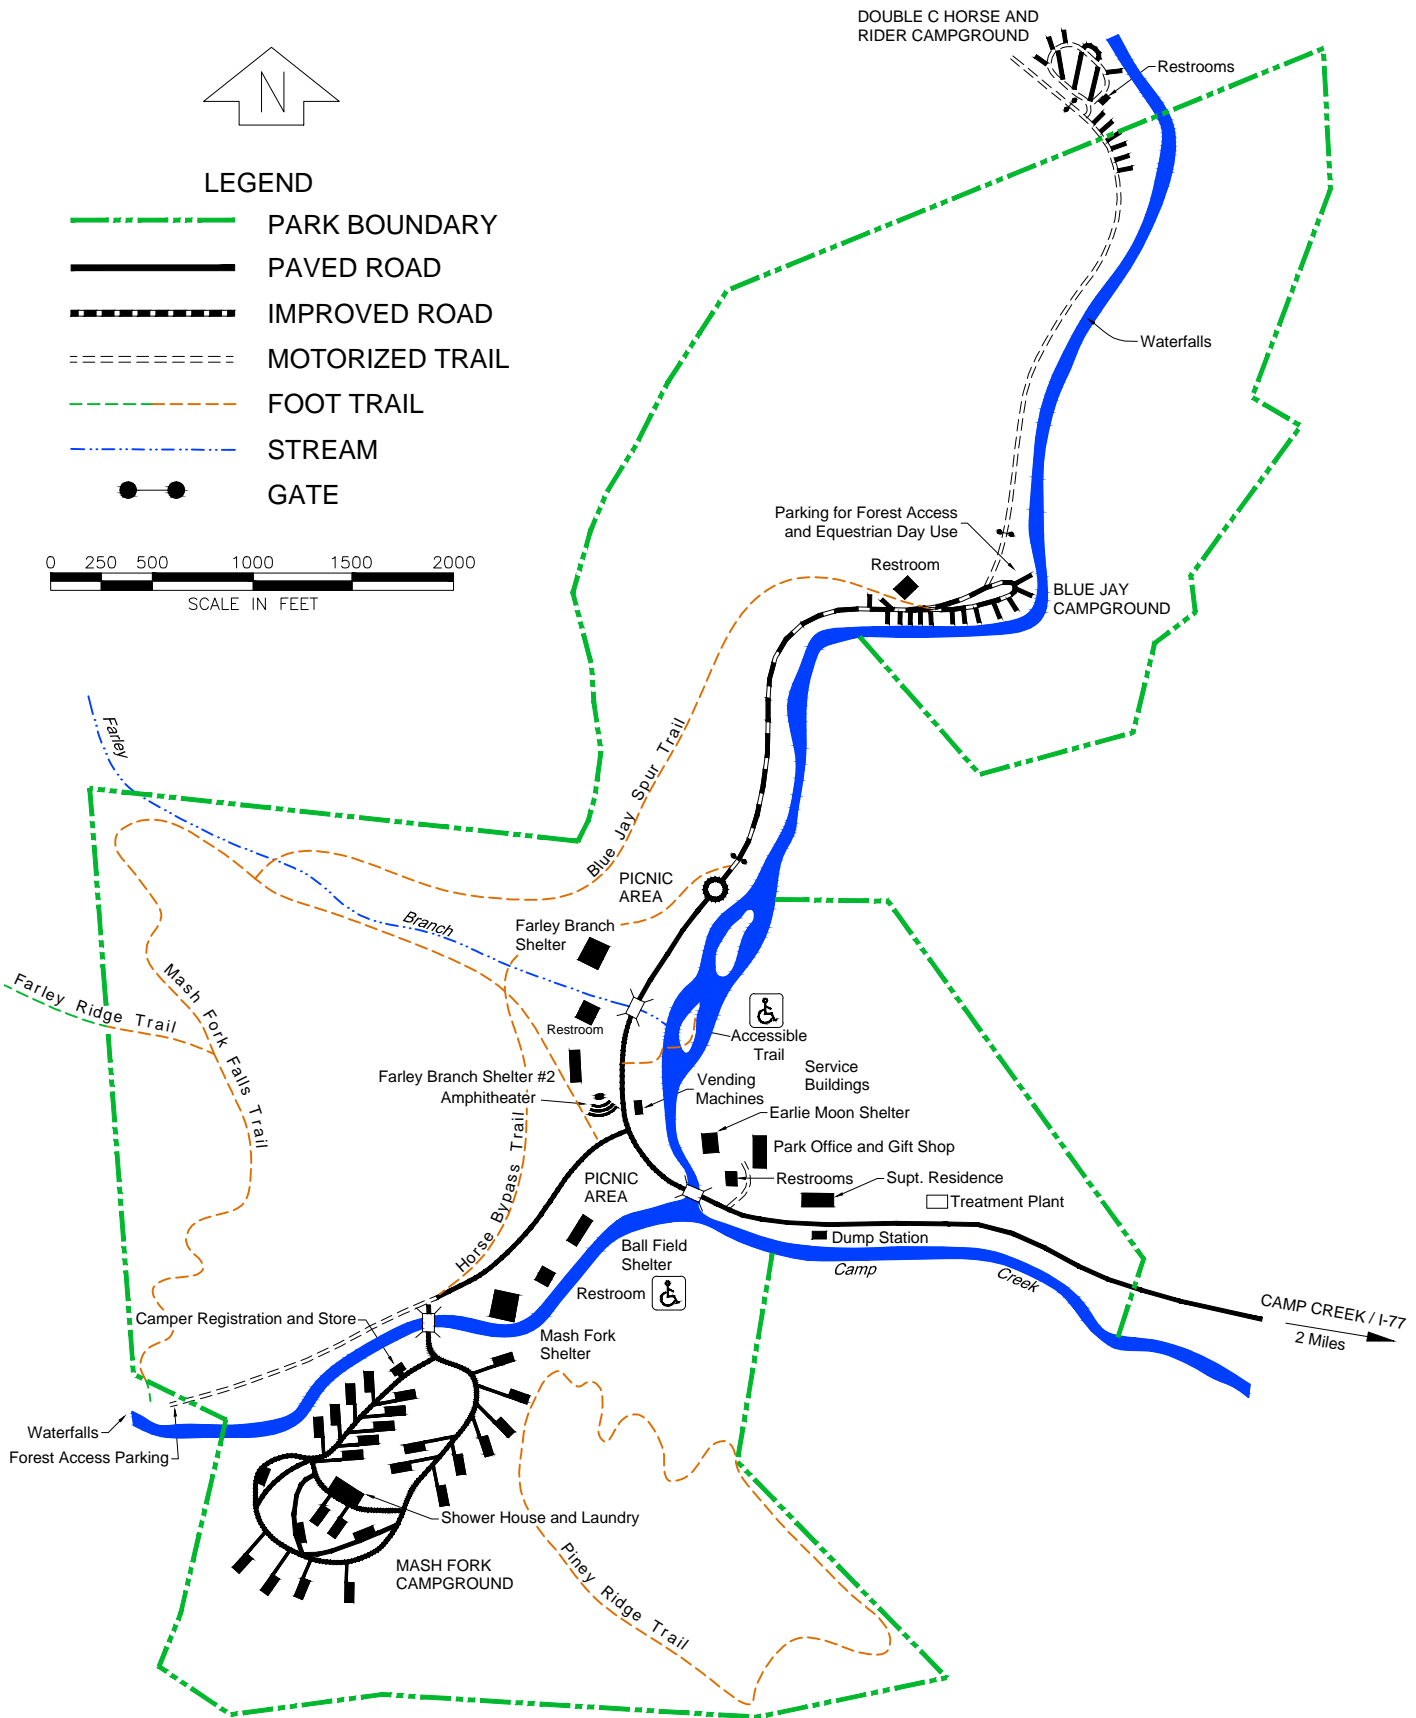

LEGEND

-  PARK BOUNDARY
-  PAVED ROAD
-  IMPROVED ROAD
-  MOTORIZED TRAIL
-  FOOT TRAIL
-  STREAM
-  GATE

CAMP CREEK STATE PARK

I-77 - EXIT 20
2390 CAMP CREEK ROAD
CAMP CREEK, WV 25820